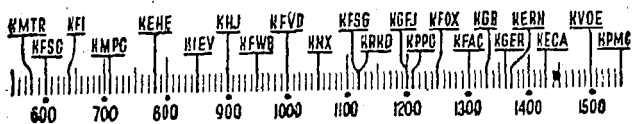

YOUR *Radio* TODAY

The information contained in the following schedule of radio programs is furnished by the stations broadcasting the programs, and The Times should not be considered responsible for errors in announcements due to failure of stations to advise of daily changes.—Ed.]

Before 8 a.m.

KMTR—Calif. Theater, 5-3½ hours.
KFI—Jack Kay, 7; Camera Speaks, 7:10; News, 7:15; Going Places, 7:30; Church, 7:45.
KMPC—Sundial, 6; Morning Express, 7.
KEHE—Musical Clock, 6 to 8.
KHJ—Rise & Shine, 6; News, 7:45.
KFWB—Su. Wilson, 6 to 8.
KFVD—Spanish, 6; Jubilee, 7:15.
KNN—Sunrise Salute, 6; News, 7:30; Oodles, 7:45.
KRKD—Doug Douglas, 6; News, 6:30; Doug Douglas, 6:45; News, 7:45.
KGFL—Spanish, 6; News, 7; Clock Watcher, 7 to 8.
KFGX—El Despertador, 5; News, 7:30; Musical, 7:40; About Time, 7:45.
KFC—Talking Timepiece, 6; News, 7:45.
KGER—Farm, 6:05; Bugle Boys, 6:30; News, 7; Aubrey Lee, 7:15.
KECA—Originalities, 7; Sweethearts, 7:15; Viennese Ensemble, 7:45.

8 to 9 a.m.

KMTR—Dedicated to You, 8:30.
KFI—Vaughn De Leath, 8; O'Neills, 8:15; News, 8:30; Bailey Axton, 8:45.
KMPC—Martin Luther, 8; Vocal Reveries, 8:30; Dr. Reynolds, 8:45.
KEHE—News, 8; Hymns, 8:15; Voice, 8:30; Aloha, Calif., 8:45.
KHJ—Merrymakers, 8; Haven of Rest, 8:30.
KFWB—Morning Melodies, 8; News, 8:30; Musical, 8:45.
KFVD—Jubilee (cont.) Dr. Reynolds, 8:45.
KNN—Mary McBride, 8; Blue Gray Reunion, 8:15; Helen Trent, 8:30; Our Gal, 8:45.
KRKD—Records, 8-1 hour.
KGFL—News, 8; Music, 8:15.
KFOX—Rev. Thomas, 8; Songs, 8:15; Health, 8:30; Ads., 8:45.
KFAC—Church, 8; Mirandy, 8:30; Records, 8:45.
KGER—News, 8; Rufus, 8:05; Mizpah, 8:15; Music, 8:45.
KECA—Budapest Band, 8; Wimbledon Tennis, 8:15; Farm & Home—1 hour, 8:30.

9 to 10 a.m.

KMTR—The Old Horseman, 9:30; Buy Calif., 9:45.
KFI—Carlotta & Wayne, 9; Betty, Escoffier, 9:15; Bridge Club, 9:30.
KMPC—Nine o'Clock Melodies, 9; Talk, 9:15; News, 9:30; Music, 9:45.
KEHE—Cont'l Melodies, 9; Dr. Reynolds, 9:15; Clifford Clinton, 9:30; Down Groove, 9:45.
KHJ—Happy Gang, 9; Preview Getysburg, 9:15; Norma Young, 9:30; Bob Young, 9:45.
KFWB—Dr. Reynolds, 9:15; Cooking School, 9:30; Merry Tunes, 9:45.
KFVD—Jubilee, 9; News, 9:15; Dr. Richardson, 9:30; Records, 9:45.
KNN—The Goldbergs, 9; Vic & Sade, 9:30; Sally, 9:30; Your Sincerely, 9:45.
KRKD—Records, 9; Dr. Richardson, 9:15; U. S. Weather, 9:30; Paging Madame, 9:35; Records, 9:40; Solitude, 9:45.
KGFL—News, 9; Marlmba, 9:15; King's March, 9:30; Waltzes, 9:45.
KFOX—Rhythms, 9; Talk, 9:15; Music, 9:30; News, 9:45.
KFAC—Meditations, 9; Dr. McCoy, 9:15; Mr. Fixit, 9:30; Originalities, 9:45.
KGER—News, 9; Gospel Assembly, 9:15; Summary, 9:45.
KECA—Farm & Home, 9; News, 9:30; The Clements, 9:45.

10 to 11 a.m.